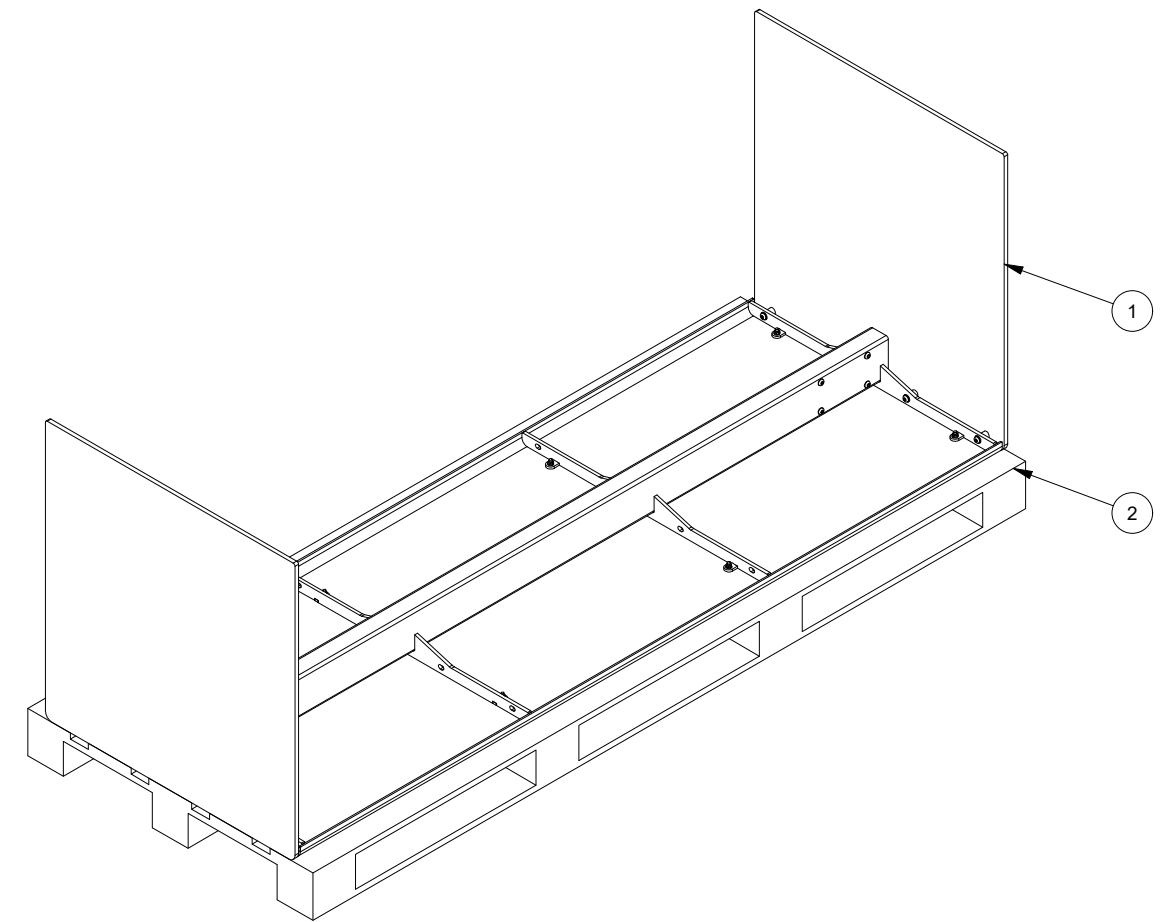

This drawing is property of HITSA A/S and may not be copied or used by third person.

This drawing is property of HITSA A/S and may not be copied or used by third person.

COSI_TABLE_SURFACE: 148 kg
 Pallet: 22kg
 Can be stored outside under roof
 Can be stabled
 Max packing on 1 ESPAC pallet: 2 stk.

Stykliste							
Pos.	Varenummer	Benævnelse	Råvare	Længde	Antal	Note	RAL
1	545305386	COSI Bord 20, F, Galv-RF			1		
2	ESPEC pallet				1		

A	DESCRIPTION	DATE	APPROVED
REV			

HITSA WE SUPPLY OUTDOOR SPACES			Material:		Vægt: 169,7 kg
			Drawn by : zeh / 26-02-2024		Rev: A - ZEH / 26-02-2024
Scale	Sheet Size	Sheet No.	Description:		
1 : 15	A3	1 / 1	COSI_TABLE_SURFACE_packing.idw		
All dimensions are in mm Gen Tol : DS/ISO 2768-1 G			Drawing Nr. :		