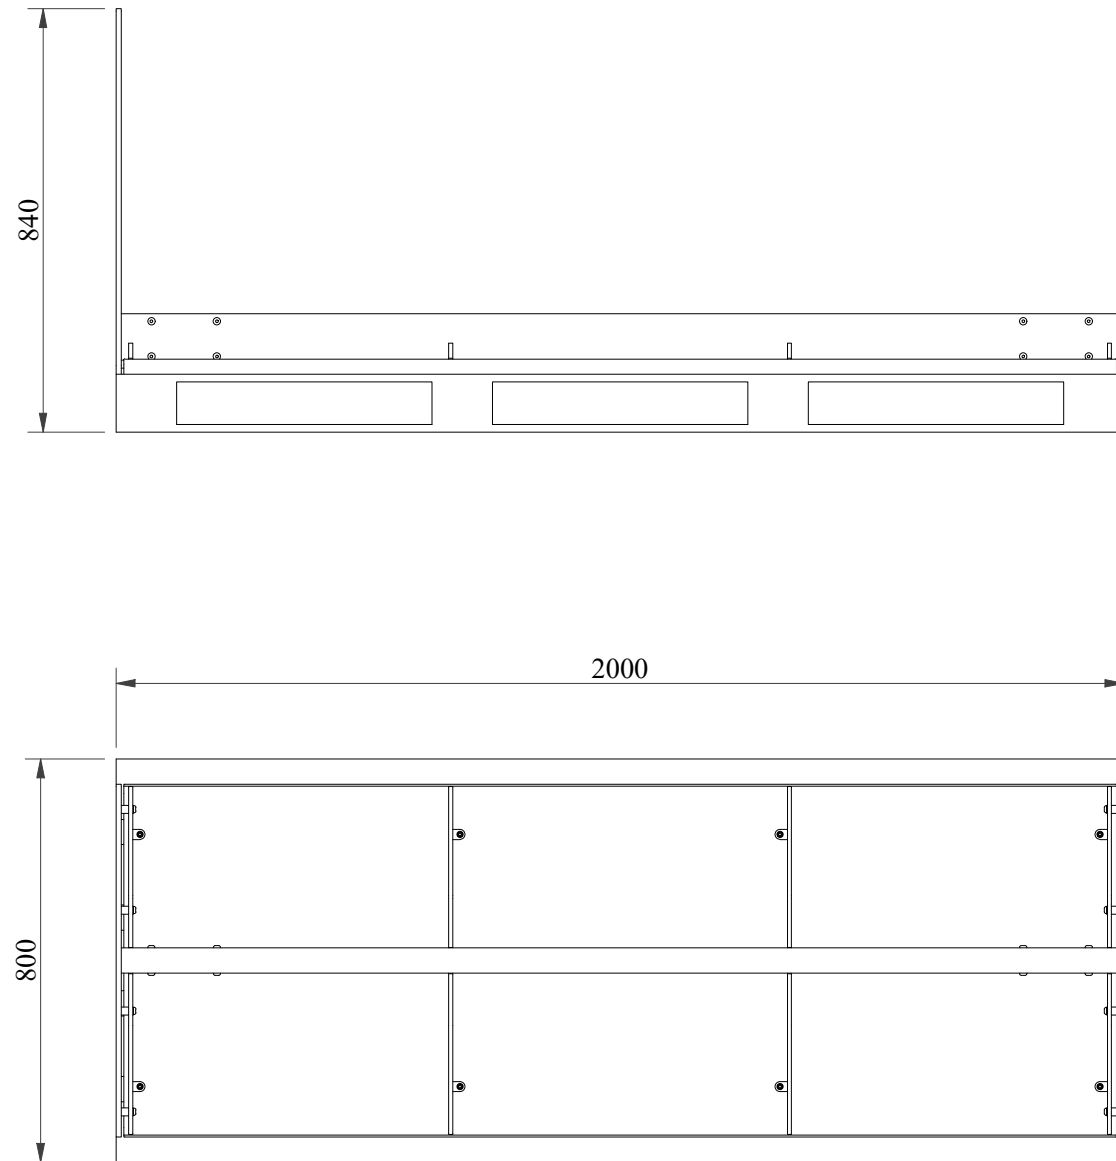

This drawing is property of HITSA A/S and may not be copied or used by third person.

This drawing is property of HITSA A/S and may not be copied or used by third person.

COSI_TABLE_SURFACE: 148 kg
 Pallet: 22kg
 Can be stored outside under roof
 Can be stabled
 Max packing on 1 ESPAC pallet: 2 stk.

Stykliste							
Pos.	Varenummer	Benævnelse	Råvare	Længde	Antal	Note	RAL
1	545305386	COSI Bord 20, F, Galv-RF			1		
2	ESPEC pallet				1		

A	DESCRIPTION	DATE	APPROVED
REV			

HITSA WE SUPPLY OUTDOOR SPACES			Material:		Vægt: 169,7 kg
			Drawn by : zeh / 26-02-2024		Rev: A - ZEH / 26-02-2024
Scale	Sheet Size	Sheet No.	Description:		
1 : 15	A3	1 / 1	COSI_TABLE_SURFACE_packing.idw		
All dimensions are in mm Gen Tol : DS/ISO 2768-1 G			Drawing Nr. :		